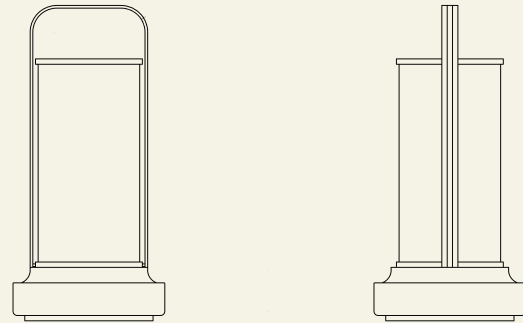

TECHNICAL SPECIFICATION

TILLY SHORT LAMP

Dimensions & Weight

Tilly Short

Height: 600 (mm)
Width: 290 (mm)
Depth: 290 (mm)
Weight: 5 kg