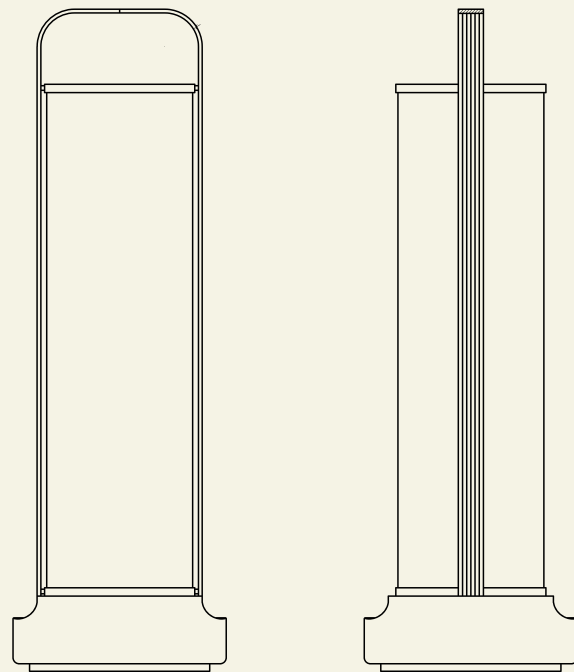

The Tilly Lamp shines an elegant perspective on the old paraffin lamps through its carefully stitched cotton tube suspended by warm rings of brass-coloured iron rods.

PIECE

EVERY

PIECE

All
COLLECTION

TILLY LAMP

EVERY

PIECE

TILLY LAMP

TALL

The larger size of Tilly Lamp is a floor lamp that will effortlessly adds a touch of warm light into any space. It was designed for larger space such as hotels and resorts, or as corner and accent lamp.

EVERY

PIECE

EVERY

PIECE

TECHNICAL SPECIFICATION

TILLY SHORT LAMP

Dimensions & Weight

Tilly Short

Height: 600 (mm)
 Width: 290 (mm)
 Depth: 290 (mm)
 Weight: 5 kg

TILLY TALL LAMP

Dimensions & Weight

Tilly Tall

Height: 1590 (mm)
 Width: 515 (mm)
 Depth: 515 (mm)
 Weight: 28.5 kg

Category Seating

Environment Indoor