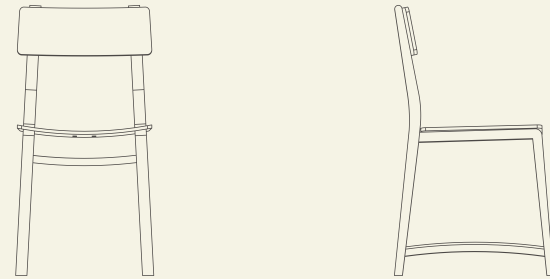

PIECE

EVERY

PIECE

ALL COLLECTION

SKHOLA

CHAIR

Skhola Chair is constructed to provide extensive comfort in a versatile style that can fit in any room. This contemporary revival is constructed in solid wood and pressed plywood to maximise affordability and functionality.

EVERY

PIECE

SKHOLA CHAIR

LOUNGE

Skhola also comes in lounge chair variation. Its simple form, which was born out of functionality and maximum comfort, blends perfectly in any environment and supports any furniture. What's more exciting than lounging and relaxing in this familiar chair that once we might avoid so much?

EVERY

PIECE

TECHNICAL SPECIFICATION

SKHOLA CHAIR

Dimensions & Weight
 Height: 850 (mm)
 Width: 420 (mm)
 Depth: 500 (mm)
 Seat height: 468 (mm)
 Weight: 4 kg

SKHOLA LOUNGE CHAIR

Dimensions & Weight
 Height: 750 (mm)
 Width: 490 (mm)
 Depth: 535 (mm)
 Seat height: 415 (mm)
 Weight: 4 kg