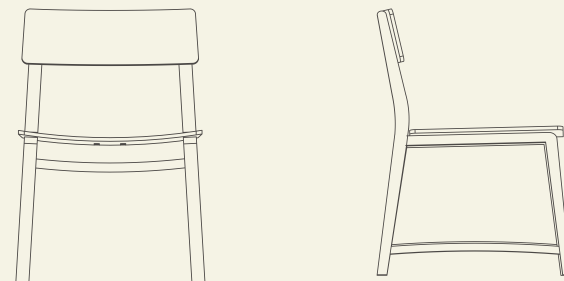

PIECE

EVERY

PIECE

ALL COLLECTION

SKHOLA

CHAIR

Skhola Chair is constructed to provide extensive comfort in a versatile style that can fit in any room. This contemporary revival is constructed in solid wood and pressed plywood to maximise affordability and functionality.

EVERY

PIECE

SKHOLA CHAIR

LOUNGE

Skhola also comes in lounge chair variation. Its simple form, which was born out of functionality and maximum comfort, blends perfectly in any environment and supports any furniture. What's more exciting than lounging and relaxing in this familiar chair that once we might avoid so much?

EVERY

PIECE

TECHNICAL SPECIFICATION

SKHOLA CHAIR

Dimensions & Weight
 Height: 850 (mm)
 Width: 420 (mm)
 Depth: 500 (mm)
 Seat height: 468 (mm)
 Weight: 4 kg

SKHOLA LOUNGE CHAIR

Dimensions & Weight
 Height: 750 (mm)
 Width: 490 (mm)
 Depth: 535 (mm)
 Seat height: 415 (mm)
 Weight: 4 kg