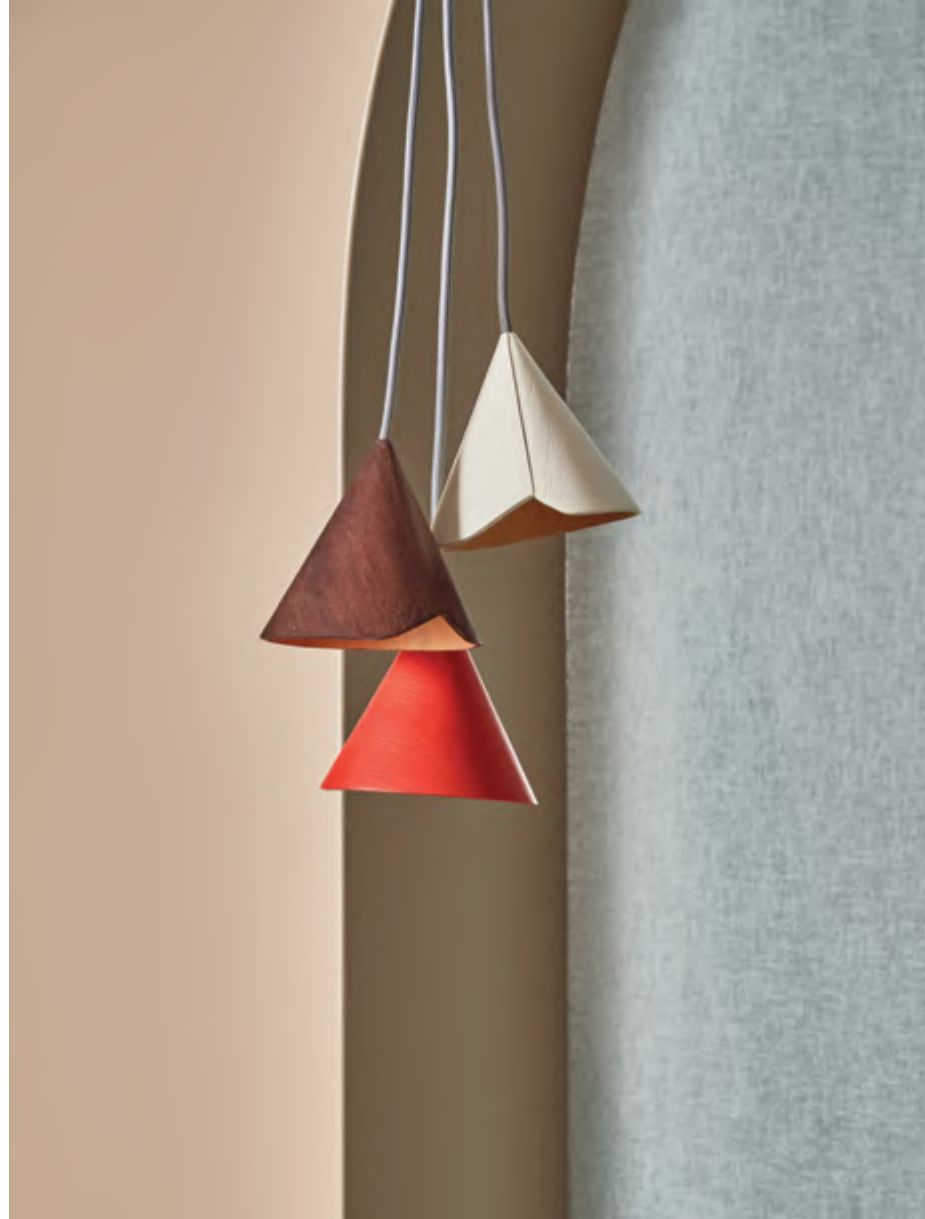

**All
COLLECTION**

MAHAMERU

SMALL

LAMP

Crafted in pressed plywood, the lamp expresses the sentiments of folded banana leaves that are commonly used to wrap Nasi Tumpeng. This sleek design can seamlessly fit in any space without attracting any more attention than it needs.

EVERY

PIECE

MAHAMERU

LARGE

LAMP

Mahameru is a stylish hanging light that's combined cultural influences with modern contemporary look. The large size is more of a statement, its fresh colors breathe fresh air to any room you put it and its light not only brighten the space but also brighten your day.