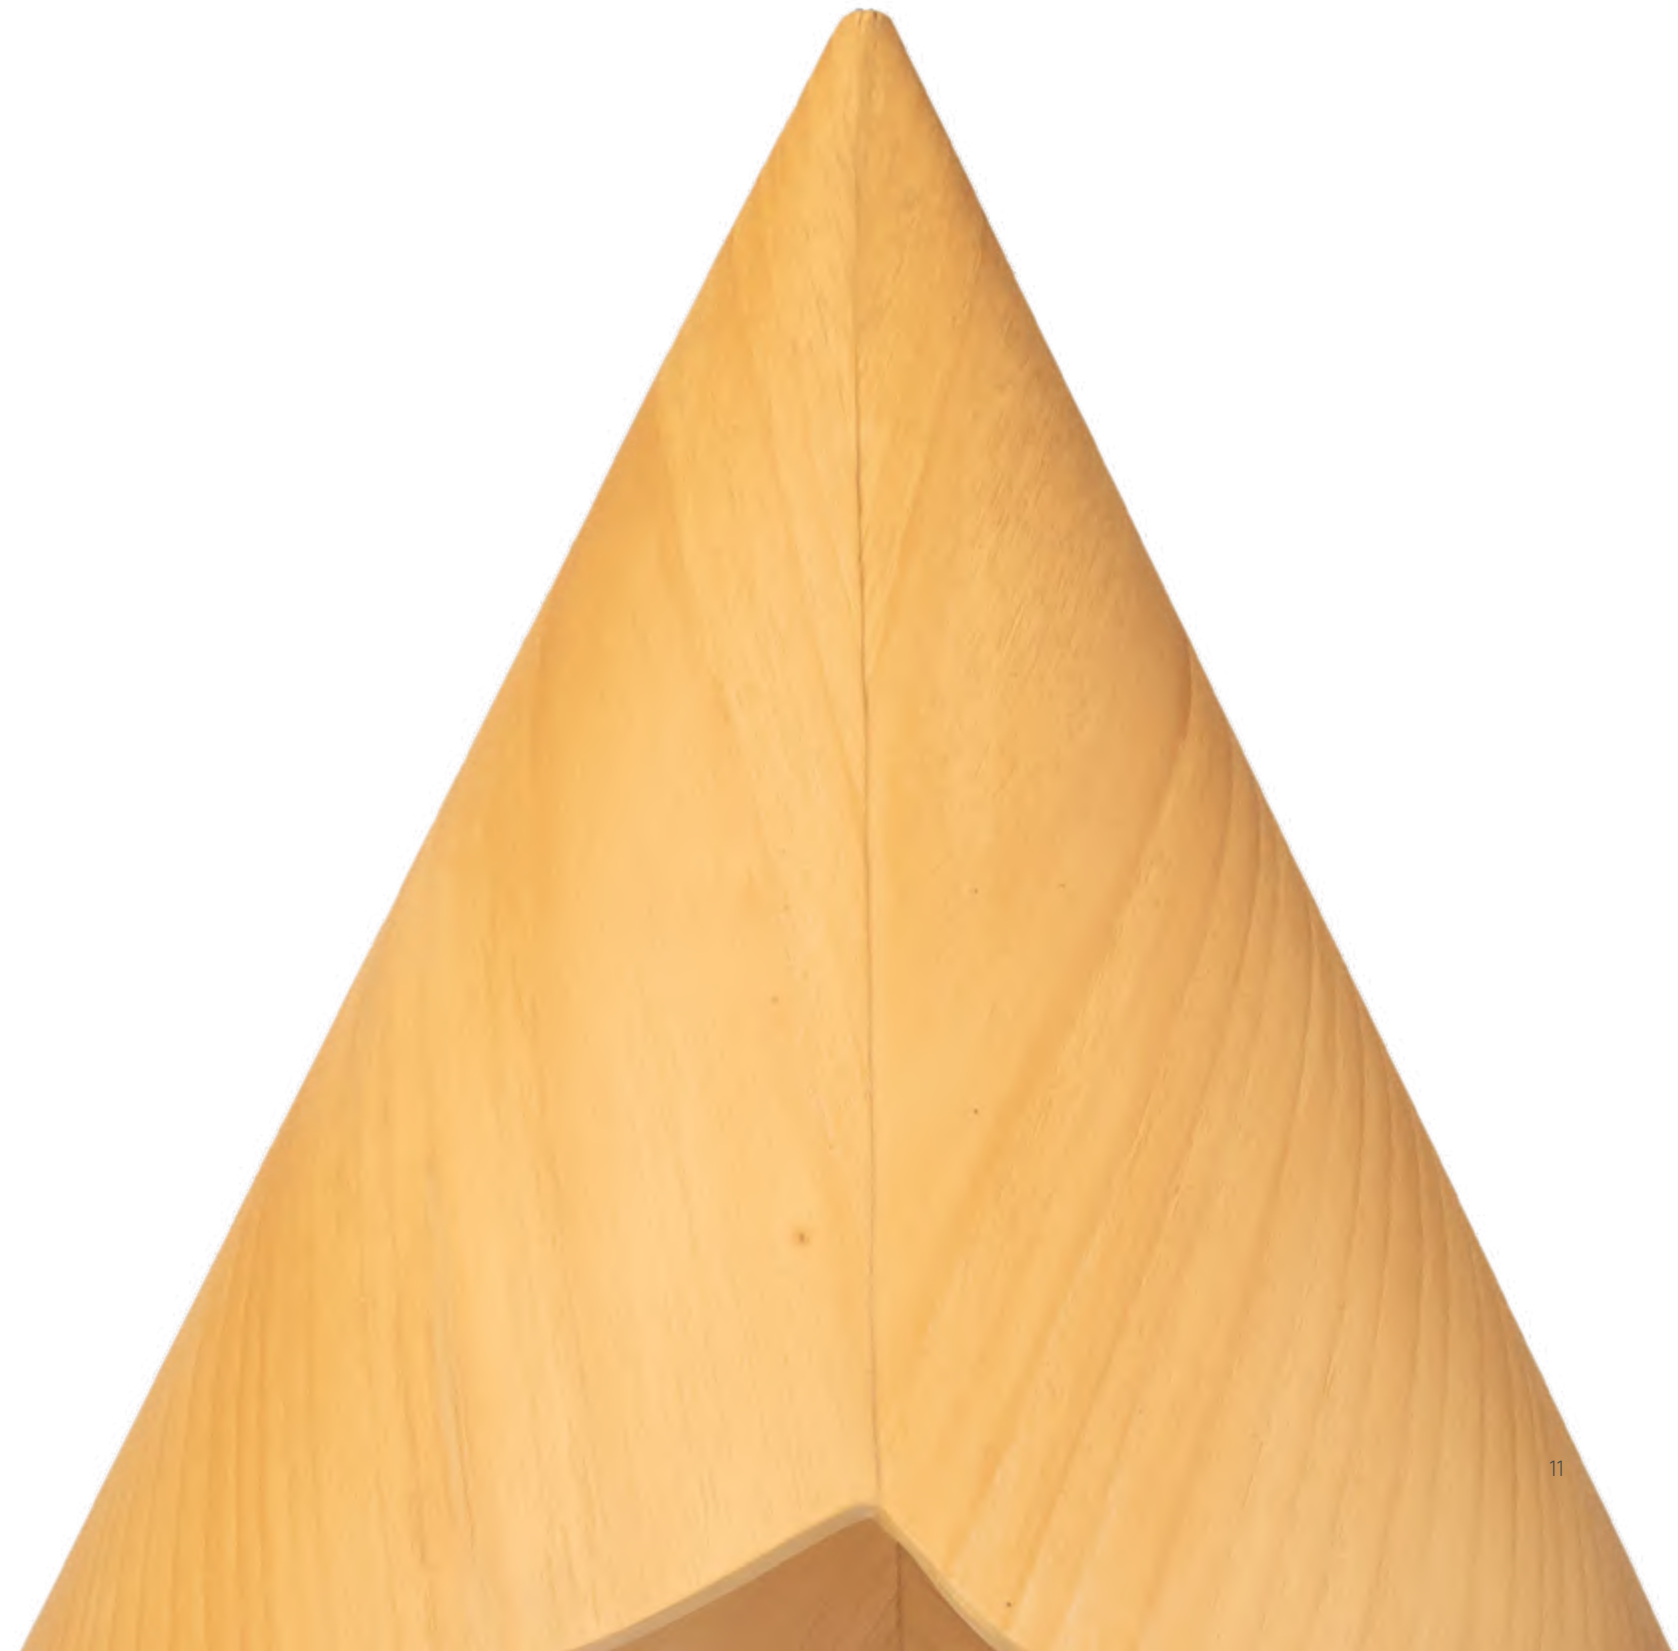

MAHAMERU
COLLECTION

PIECE

EVERY!

EVERY

PIECE

Nasi Tumpeng, a widely known celebration food in any kind of festivities, has its mountain shape inspired by the mountainous landscape of Indonesia.

MAIN CONCEPT

**All
COLLECTION**

MAHAMERU

SMALL

LAMP

Crafted in pressed plywood, the lamp expresses the sentiments of folded banana leaves that are commonly used to wrap Nasi Tumpeng. This sleek design can seamlessly fit in any space without attracting any more attention than it needs.

EVERY

PIECE

MAHAMERU

LARGE

LAMP

Mahameru is a stylish hanging light that's combined cultural influences with modern contemporary look. The large size is more of a statement, its fresh colors breathe fresh air to any room you put it and its light not only brighten the space but also brighten your day.

EVERY

PIECE

EVERY

PIECE

TECHNICAL SPECIFICATION

MAHAMERU LAMP BIG

Dimensions & Weight

Height: 255 (mm)
Diameter: 260 (mm)
Weight: 0.7 kg