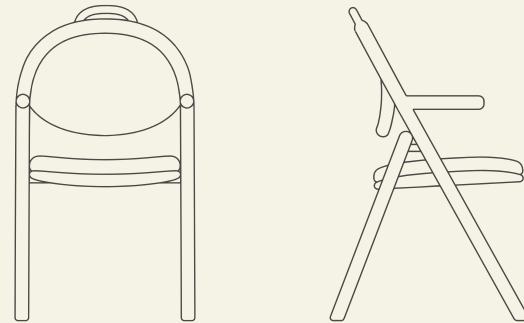

### KIYA DINING CHAIR (WITH ARM)

**Dimensions & Weight**  
 Height: 900 (mm)  
 Width: 510 (mm)  
 Depth: 520 (mm)  
 Seat height: 450 (mm)  
 Weight: 7 kg