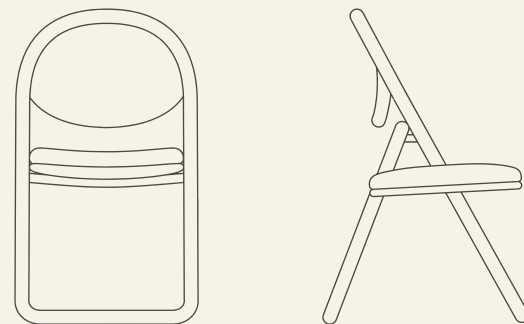

KIYA DINING CHAIR (NO ARM)

Dimensions & weight
Height: 860 (mm)
Width: 510 (mm)
Depth: 480 (mm)
Seat height: 450 (mm)
Weight: 7.5 kg

TECHNICAL SPECIFICATION

Category Furniture

Environment Indoor

Material Frame is constructed in powder-coated aluminium. Backrest is an open weave in synthetic rattan. The seating is fixed in upholstered indoor fabric for a supple comfort.

Variations

Dining Chair With Arm

Frame **Elephant Grey**
Seating **Velvet Green**
Backrest **Kembang Tanjung Weaving**

Frame **Fawn**
Seating **Velvet Green**
Backrest **Kembang Tanjung Weaving**

Frame **Midnight Black**
Seating **Velvet Rocky**
Backrest **Kembang Tanjung Weaving**

Frame **Fawn**
Seating **Autumn**
Backrest **Kembang Tanjung Weaving**

Frame **Bright White**
Seating **Velvet Blossom**
Backrest **Kembang Tanjung Weaving**

Frame **Cinnamon**
Seating **Velvet Aluminium**
Backrest **Kembang Tanjung Weaving**

Frame **Fawn**
Seating **Velvet Green**
Backrest **Natural Plywood**

Frame **Fawn**
Seating & Backrest **Natural Plywood**

Dining Chair With No Arm

Frame **Elephant Grey**
Seating & Backrest **Velvet Green**

Frame **Fawn**
Seating & Backrest **Velvet Green**

Frame **Midnight Black**
Seating & Backrest **Velvet Rocky**

Frame **Fawn**
Seating & Backrest **Autumn**

Frame **Bright White**
Seating & Backrest **Velvet Blossom**

Frame **Cinnamon**
Seating & Backrest **Velvet Aluminium**

Frame **Fawn**
Seating **Velvet Green**
Backrest **Natural Plywood**

Frame **Fawn**
Seating & Backrest **Natural Plywood**