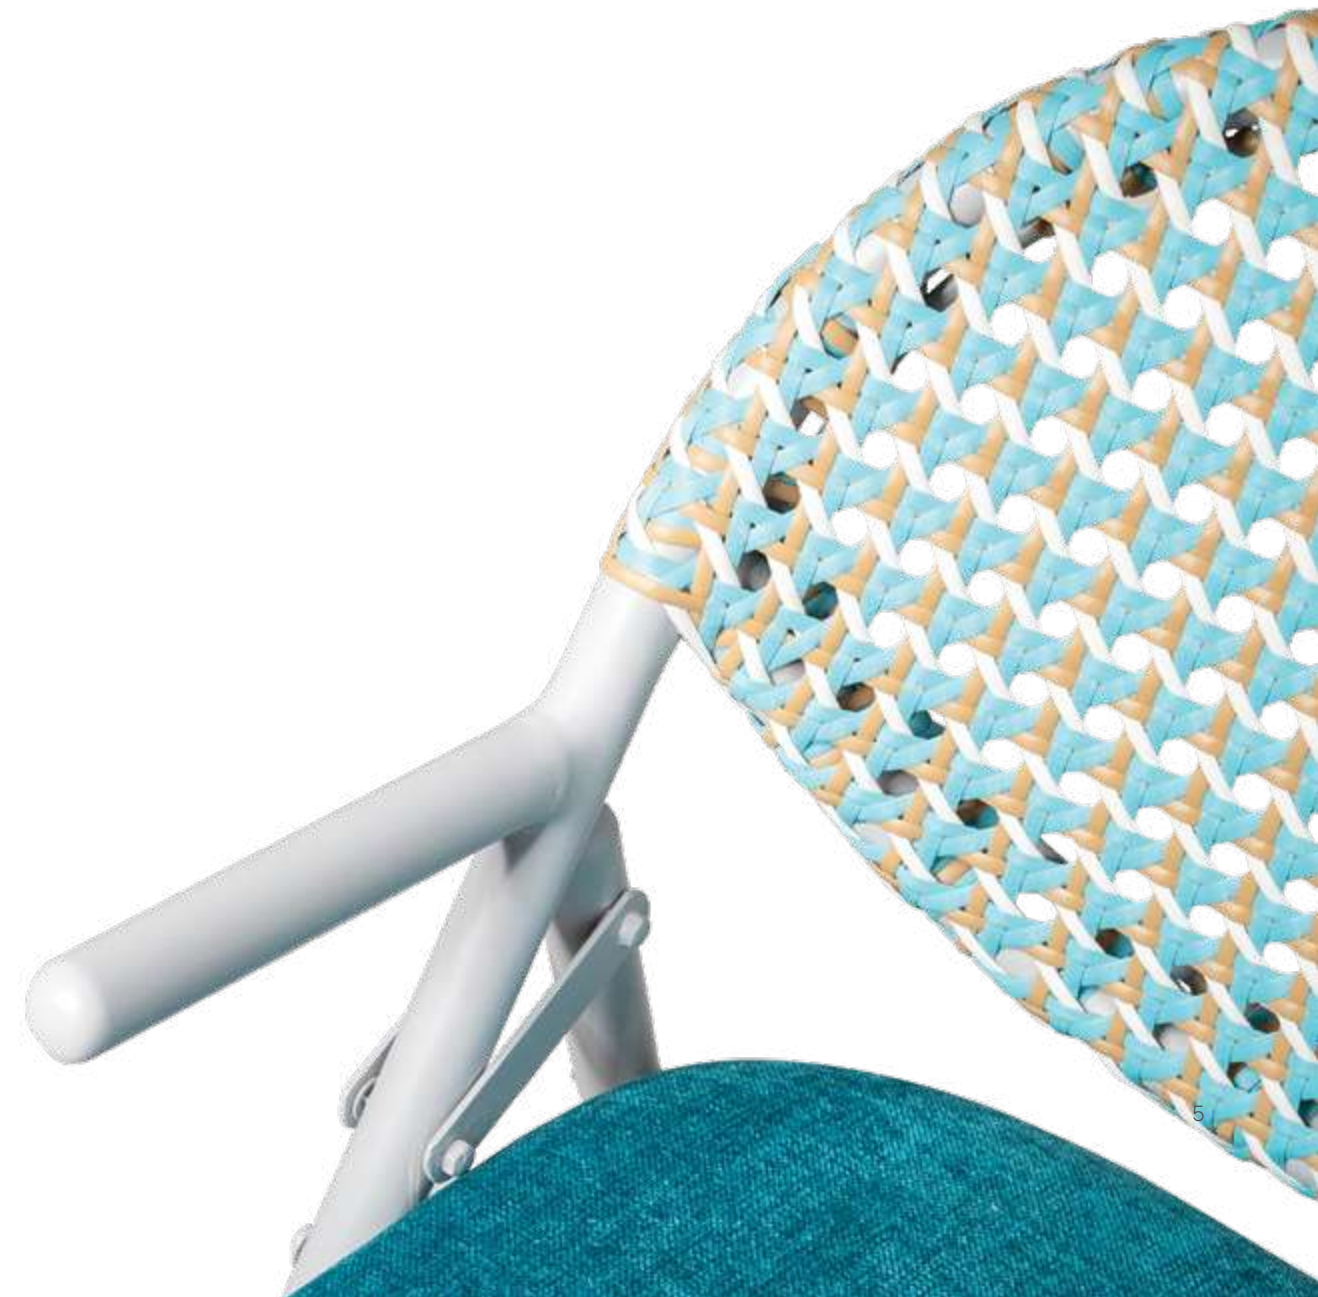

# MAIN CONCEPT

EVERY

Kiya was born with the idea of a crowd in mind. From hotel hall functions, classroom lectures to family dinners, Kiya complements EVERY moment whether it's for a big get-together or for one unexpected special guest Kiya can be your main chair or spare chair, making the room merrier all the way.

# KIYA CHAIR

## DINING WITH ARM

Kiya Dining Chair is a foldable seat that can carry you through **EVERY** minute. It is never an ordinary encounter if you take a closer look and find the subtle details on the metal structure, weaving on the back, and small handle at its top.