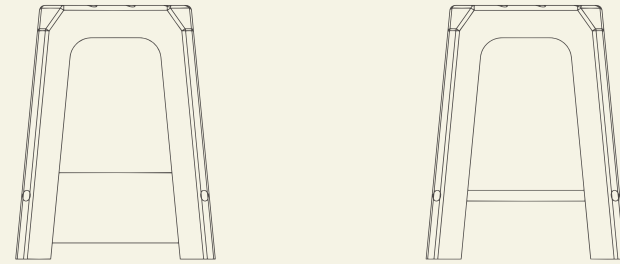

### Dimensions & Weight

Height: 475 (mm)  
 Width: 370 (mm)  
 Depth: 370 (mm)  
 Seat height: 475 (mm)  
 Weight: 5.5 kg